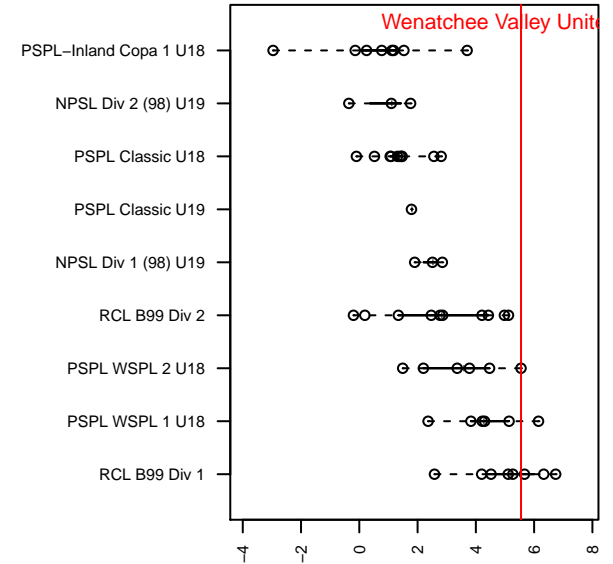

**attack and defense rating
relative to others at age
and all opponents in last 13 months**