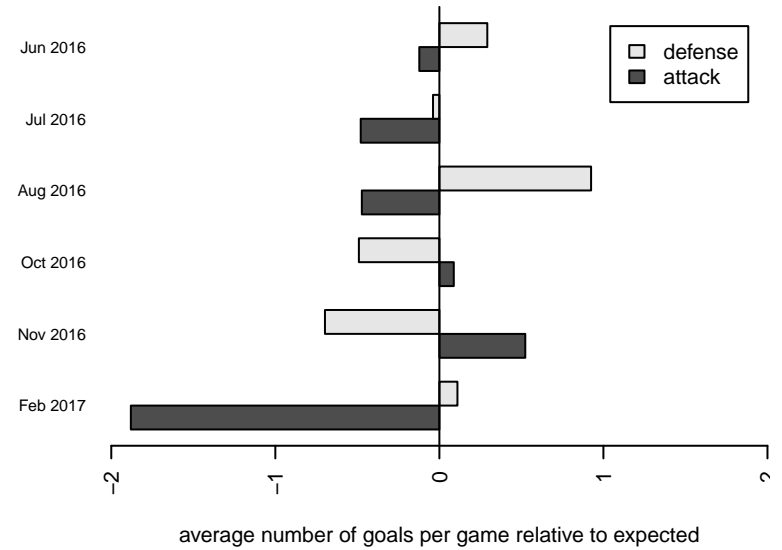

Performance relative to 13 month average