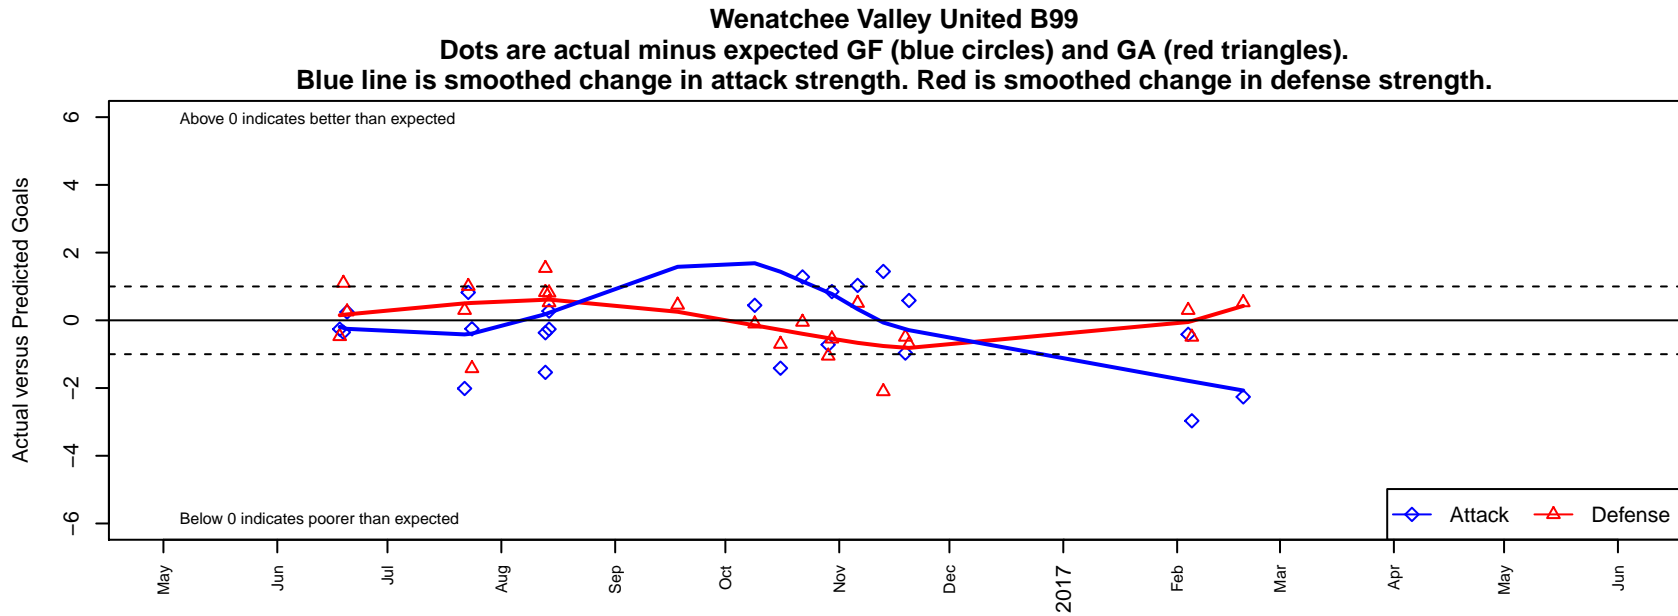

Wenatchee Valley United B99

Wenatchee FC
 Wenatchee, WA
 B99 total strength=1846
 attack=56.62 defense=24.88
 fall league = PSPL WSPL 2 U18
 notes= Zaldivar 2016

alt names used:
 WV UNITED SOCCER CLUB Wenatchee Unite
 UNITED SC Wenatchee United
 WENATCHEE UNITED BU18 (USA)

Venues played:
 2016 US Club Regionals 1998
 2016 Sounders FC Cup BU19
 2016 Central WA Super Cup HS Gold
 2016 PSPL WSPL 2 U18
 2016 WA Cup HS Gold U18

**attack and defense variance (black dot)
relative to other teams
and top 10 in region**